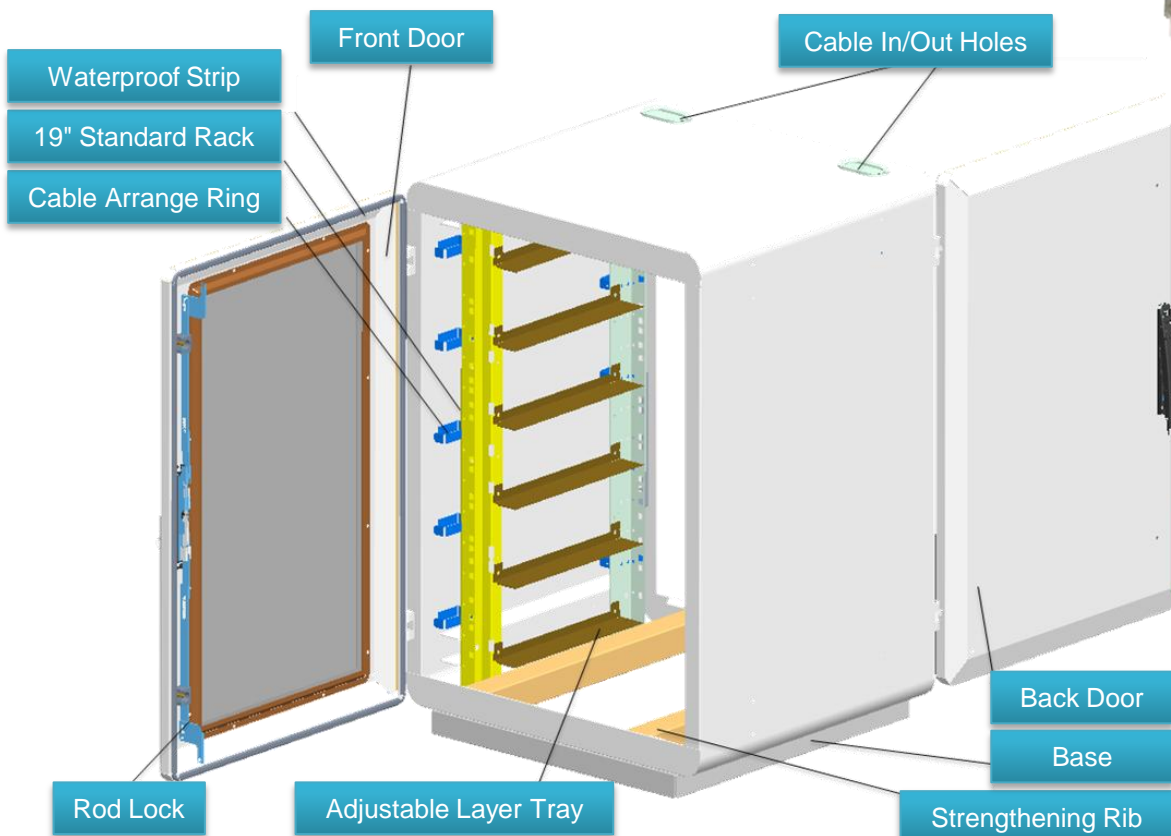

LOW VOLTAGE ENERGY STORAGE SYSTEM — Energy Storage Cabinet

Specifications

Model	Color	Dimension (mm)			Suitable for	Containable
		High	Wide	Depth		
PHANTOM-G1/G2-41/6	Black/White	890	600	620	US2000/US2000A/US2000A+/US2000B/Phantom S/ Junction Box	US2000/US2000A/US2000A+ 4pcs and Junction Box 1pcs; Or Phantom S/US2000B 6pcs;