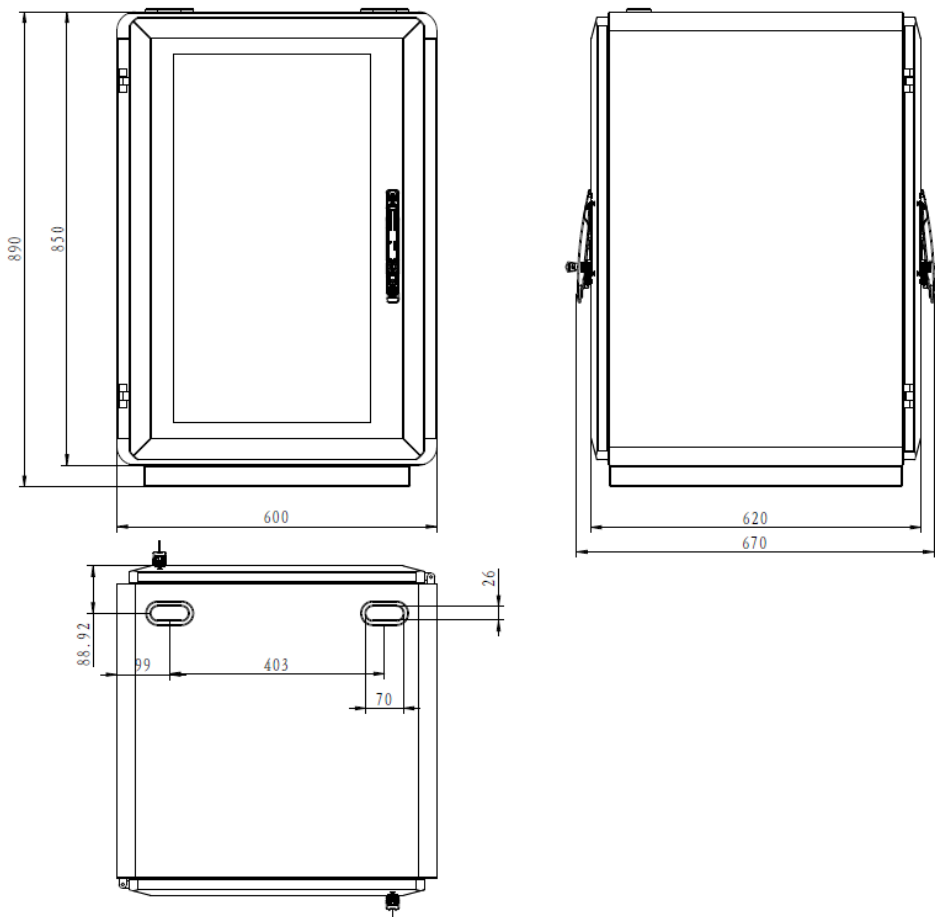

LOW VOLTAGE ENERGY STORAGE SYSTEM — Energy Storage Cabinet

Specifications

Model	Color	Dimension (mm)			Suitable for	Containable
		High	Wide	Depth		
PHANTOM-G1/G2-41/6	Black/White	890	600	620	US2000/US2000A/US2000A+/US2000B/Phantom S/ Junction Box	US2000/US2000A/US2000A+ 4pcs and Junction Box 1pcs; Or Phantom S/US2000B 6pcs;