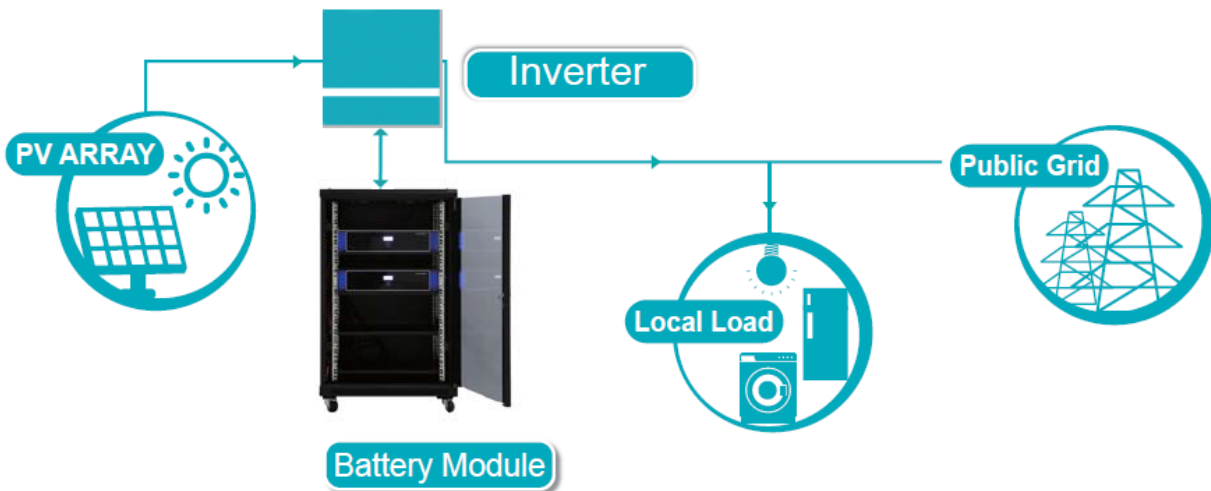

LOW VOLTAGE ENERGY STORAGE SYSTEM — Energy Storage Cabinet

Specifications

Model	Color	Dimension (mm)			Suitable for	Containable
		High	Wide	Depth		
PHANTOM-G1/G2-41/6	Black/White	890	600	620	US2000/US2000A/US2000A+/US2000B/Phantom S/ Junction Box	US2000/US2000A/US2000A+ 4pcs and Junction Box 1pcs; Or Phantom S/US2000B 6pcs;